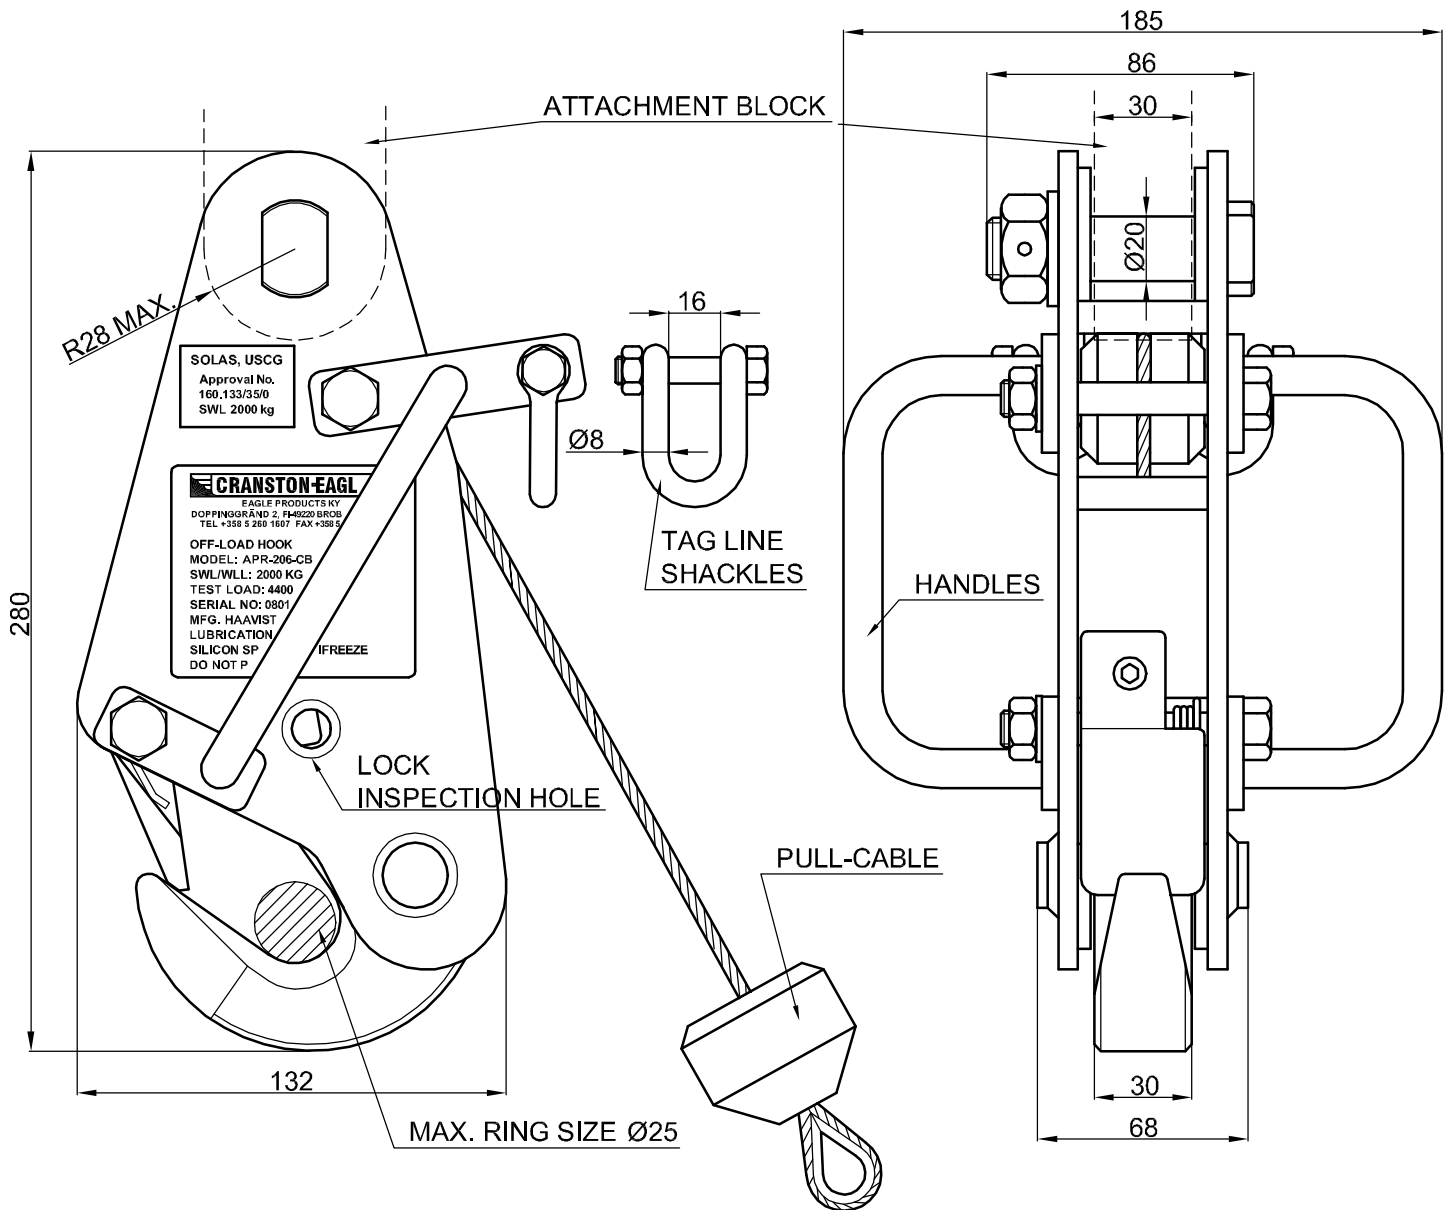

MARINE HOOKS

"C-E" Marine Hook, Off-Load type

Model: APR-206-CBH (with handles)

Cable release, Top bolt mounting

SWL/WLL: 2000 kg (6:1) Weight: 6,5 kg

Approved by US Coast Guard