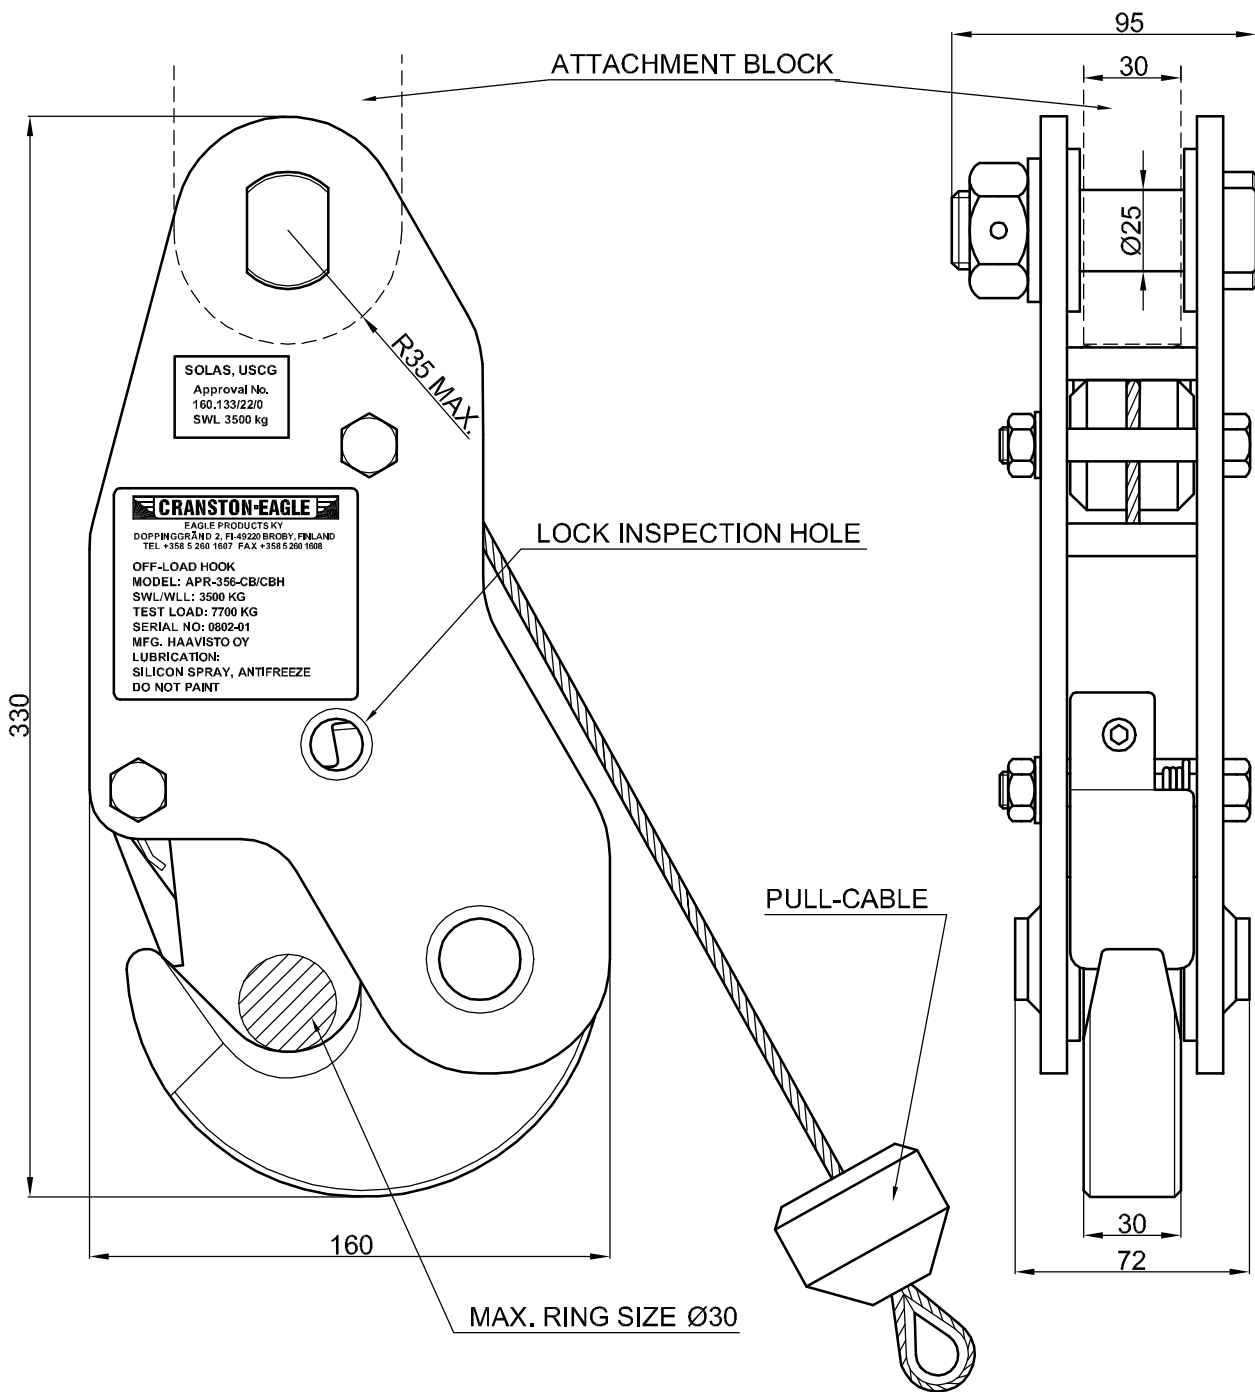

MARINE HOOKS

"C-E" Marine Hook, Off-Load type

Model: APR-356-CB

Cable release, Top bolt mounting

SWL/WLL: 3500 kg (6:1) Weight: 9.0 kg

Approved by US Coast Guard